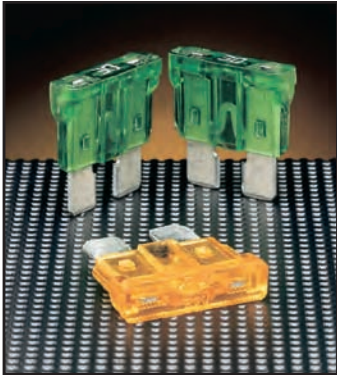

# AUTOMOTIVE FUSES

**AF**

Automotive Fuse  
Fast Acting  
1A through 40A, 32VAC/DC  
1000kA I.R.

## Standard Fuse Ampere Ratings

CATALOG NUMBER	AMPERE RATING	VOLTS	BODY COLOR
AF-1	1A	32V	BLACK
AF-2	2A	32V	GREY
AF-3	3A	32V	VIOLET
AF-4	4A	32V	PINK
AF-5	5A	32V	TAN
AF-7-1/2	7-1/2A	32V	BROWN
AF-10	10A	32V	RED
AF-15	15A	32V	BLUE
AF-20	20A	32V	YELLOW
AF-25	25A	32V	NATURAL
AF-30	30A	32V	GREEN
AF-35	35A	32V	BLUE GREEN
AF-40	40A	32V	AMBER

**AF2**

Automotive Fuse  
Fast Acting  
Plastic Body/Silver-Plated Terminals  
2A through 30A, 32VDC  
1000kA I.R.

**AF3**

Automotive Fuse  
Time Delay  
Plastic Body/Silver-Plated Terminals  
20A through 80A, 32VDC, 1000kA I.R.