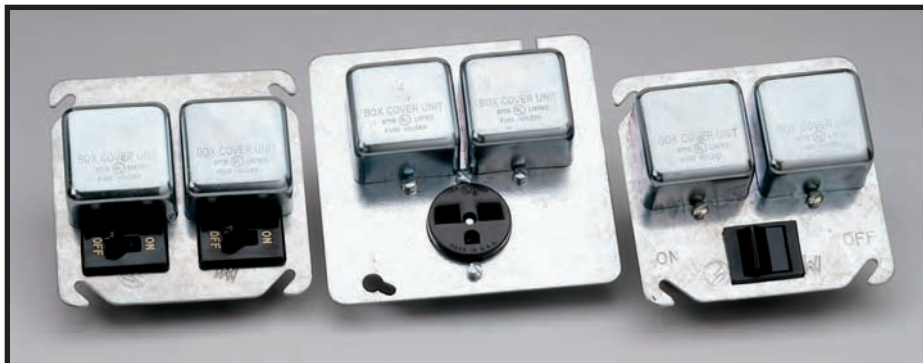

### BOX COVERS

Ferraz Shawmut Box Covers fit all standard size boxes with a variety of plug fuse, switch and receptacle combinations. They provide easy access to local protection and control of 125V motors and other equipment. Long life corrosion-protected steel bases.

## ACCESSORIES

**COY-B**

**CSY-L**

**CSY-RL**

**CCY**

**CKA**

**CTY**

CATALOG NO.	BOX COVER FEATURES	TO MOUNT ON:	CATALOG NO.	BOX COVER FEATURES	TO MOUNT ON:
COU	Edison-Base Fuse Holder	2-1/4" Handy Box	CSX	Edison-Base Fuse Holder and Single Pole Switch	4" Octagon Box
COW	Edison-Base Fuse Holder	2-3/4" Switch Box	CSY	Edison-Base Fuse Holder and Single Pole Switch	4" Square Box
COX	Edison-Base Fuse Holder	4" Octagon Box	COY-B	2 Edison-Base Fuse Holders	4" Square Box
COY	Edison-Base Fuse Holder	4" Square Box	CSY-L	Edison-Base Fuse Holder Single Pole Switch and Pilot Light	4" Square Box
CRU	Edison-Base Fuse Holder and Grounding Receptacle	2-1/4" Handy Box	CSY-RL	Edison-Base Fuse Holder Grounding Receptacle Single Pole Switch and Pilot Light	4" Square Box
CRW	Edison-Base Fuse Holder and Grounding Receptacle	2-3/4" Switch Box	CCY	2 Edison-Base Fuse Holders and 2 Single Pole Switches	4" Square Box
CRX	Edison-Base Fuse Holder and Grounding Receptacle	4" Octagon Box	CKA	2 Edison-Base Fuse Holders & 250V Grounding Receptacle	4-11/16" Square Box
CRY	Edison-Base Fuse Holder and Grounding Receptacle	4" Square Box	CTY	2 Edison-Base Fuse Holders and one 2-Pole Switch	4" Square Box
CSU	Edison-Base Fuse Holder and Single Pole Switch	2-1/4" Handy Box			
CSW	Edison-Base Fuse Holder and Single Pole Switch	2-3/4" Switch Box			