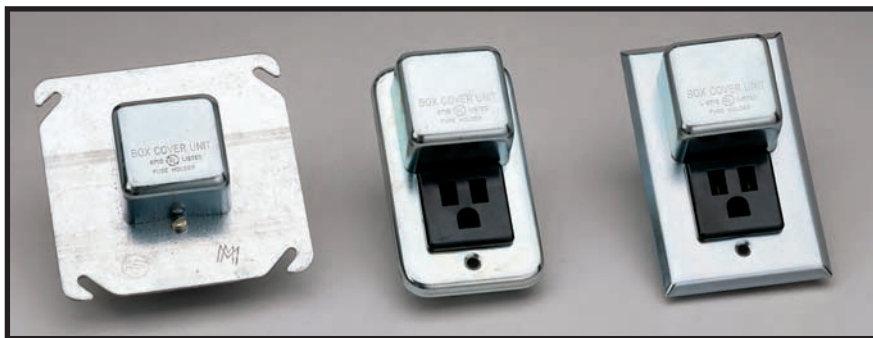

## ACCESSORIES

**COU**

**COW**

**COX**

**COY**

**CRU**

**CRW**

**CRX**

### BOX COVERS

Ferraz Shawmut Box Covers fit all standard size boxes with a variety of plug fuse, switch and receptacle combinations. They provide easy access to local protection and control of 125V motors and other equipment. Long life corrosion-protected steel bases.